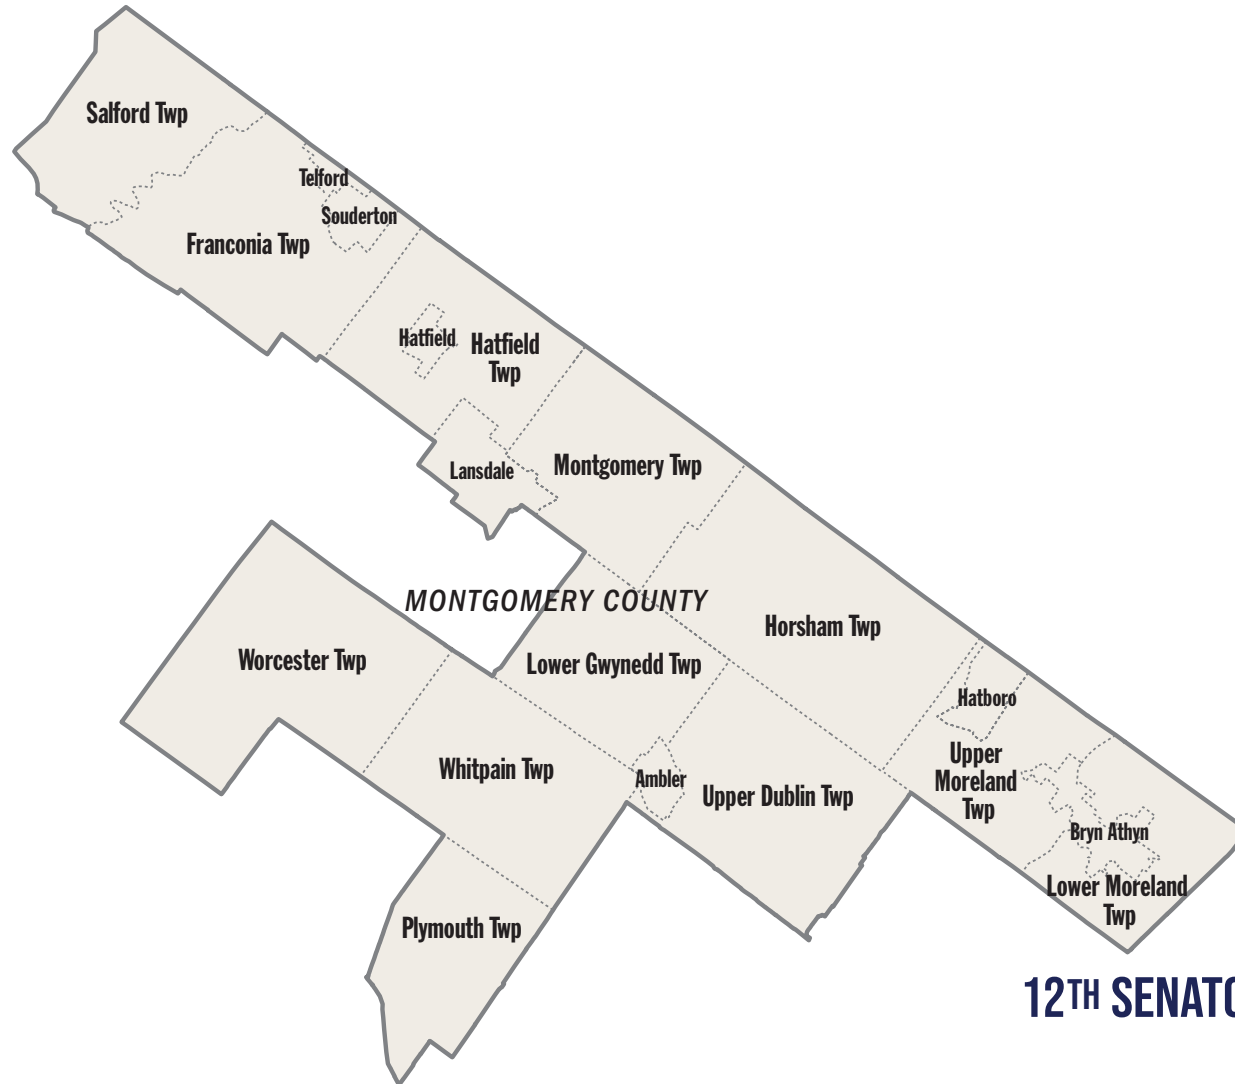

STATE SENATOR

MARIA COLLETT

Commonwealth of Pennsylvania

12TH SENATORIAL DISTRICT

Montgomery County (Part)